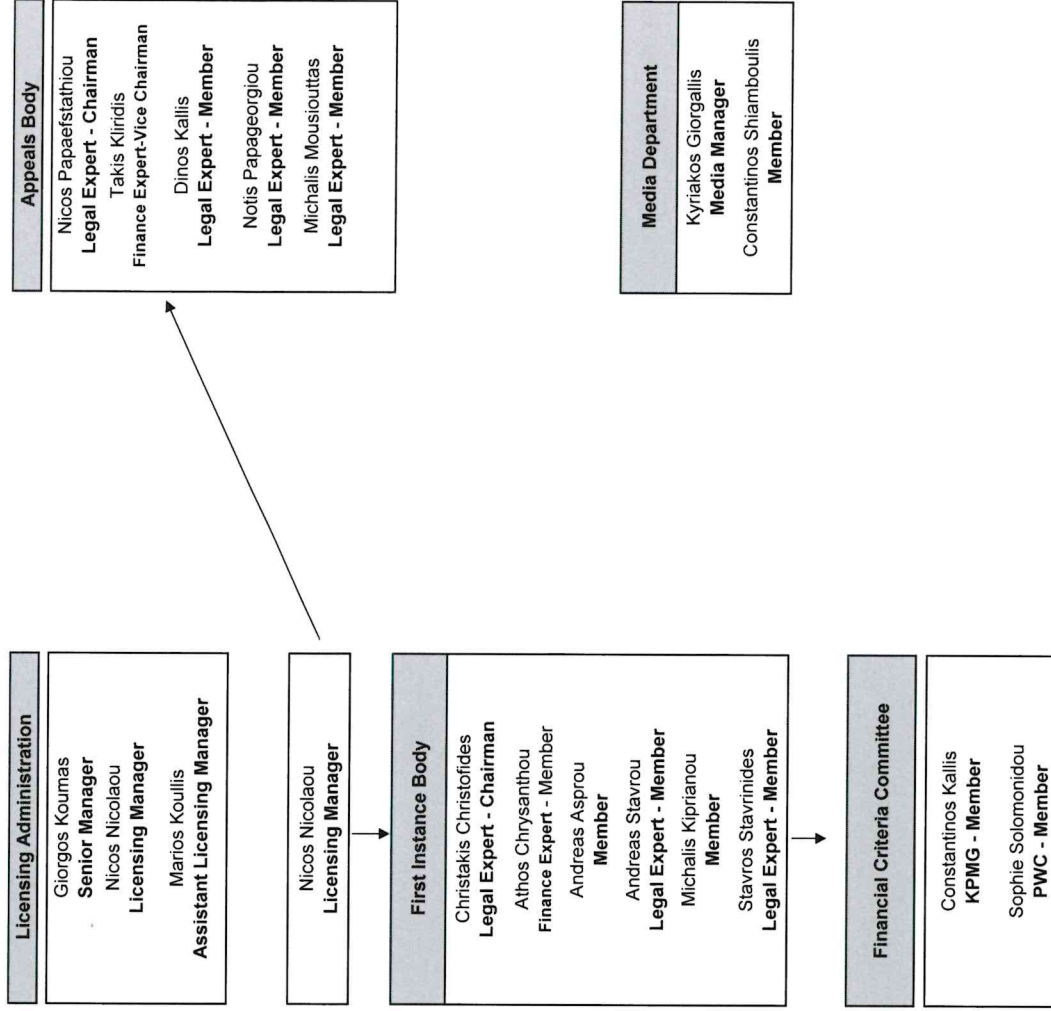

UEFA MONITORING ORGANISATIONAL CHART

Document Reference TMA.05.3

Version: 13

Disability Access Officer	Michalis Aggelides
Supporter Liaison Officer	Michalis Aggelides

(Handwritten signature)

Approved by president of CFA Giorgos Koumas